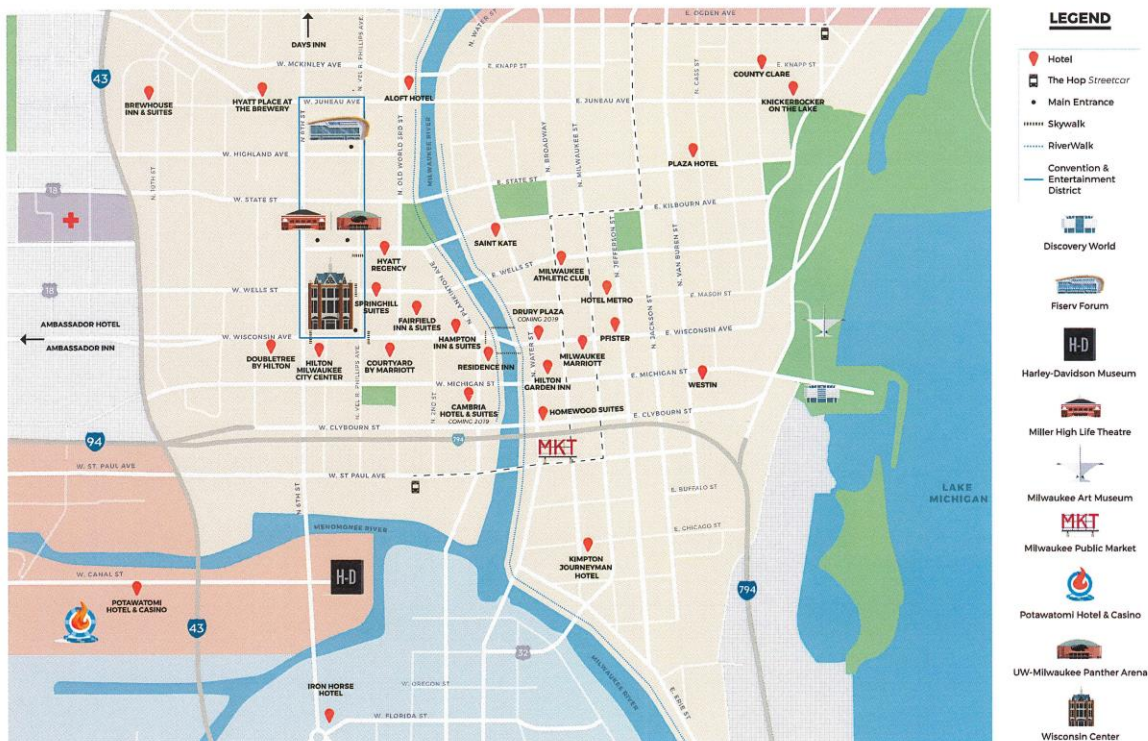

Commissioning Location:

***The Miller High Life Theatre (AKA: Milwaukee Theatre)
500 W. Kilbourn Ave. Milwaukee, WI 53203***

Trade Central Location:

***Hilton Milwaukee City Center Hotel
509 W. Wisconsin Ave. Milwaukee, WI 53203***

Main Commissioning Hotel

***Hilton Milwaukee City Center Hotel (0.3 miles from the Miller High Life Theatre)
509 W. Wisconsin Ave. Milwaukee, WI 53203***

Additional Commissioning Hotels

***Hyatt Regency Milwaukee (0.2 miles from the Miller High Life Theatre)
333 W. Kilbourn Ave. Milwaukee, WI 53203***

***DoubleTree by Hilton Milwaukee Downtown (0.2 miles from the Miller High Life Theatre)
611 W. Wisconsin Ave. Milwaukee, WI 53203***

***Residence Inn by Marriott Milwaukee (0.6 miles from the Miller High Life Theatre)
648 N. Plankinton Ave. Milwaukee, WI 53203***

***SpringHill Suites by Marriott Milwaukee Downtown (0.2 miles from the Miller High Life Theatre)
744 Vel R Phillip Ave. Milwaukee, WI 53203***