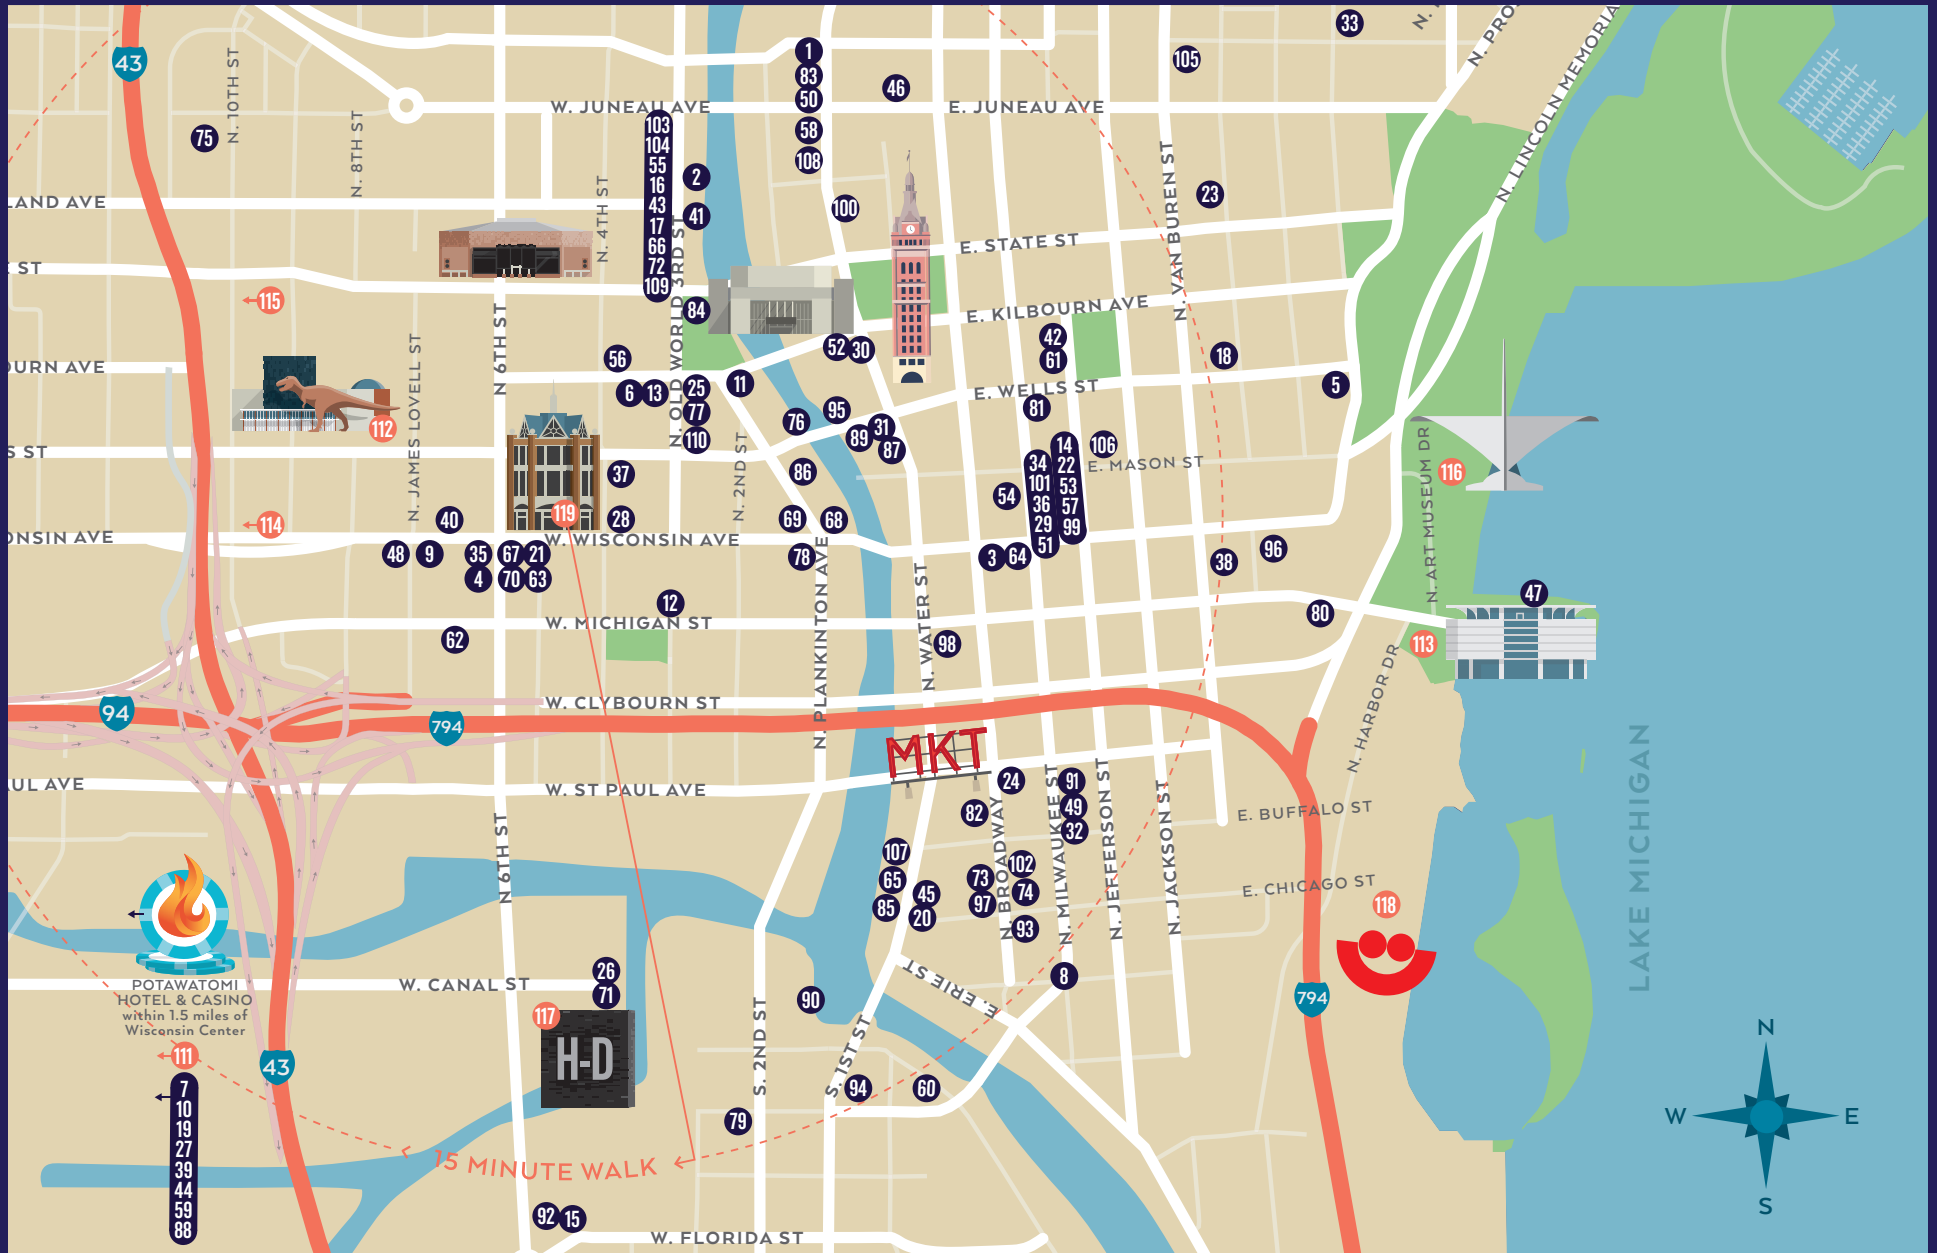

Downtown Milwaukee Restaurants & Attractions

visitmilwaukee.org | 800-231-0903